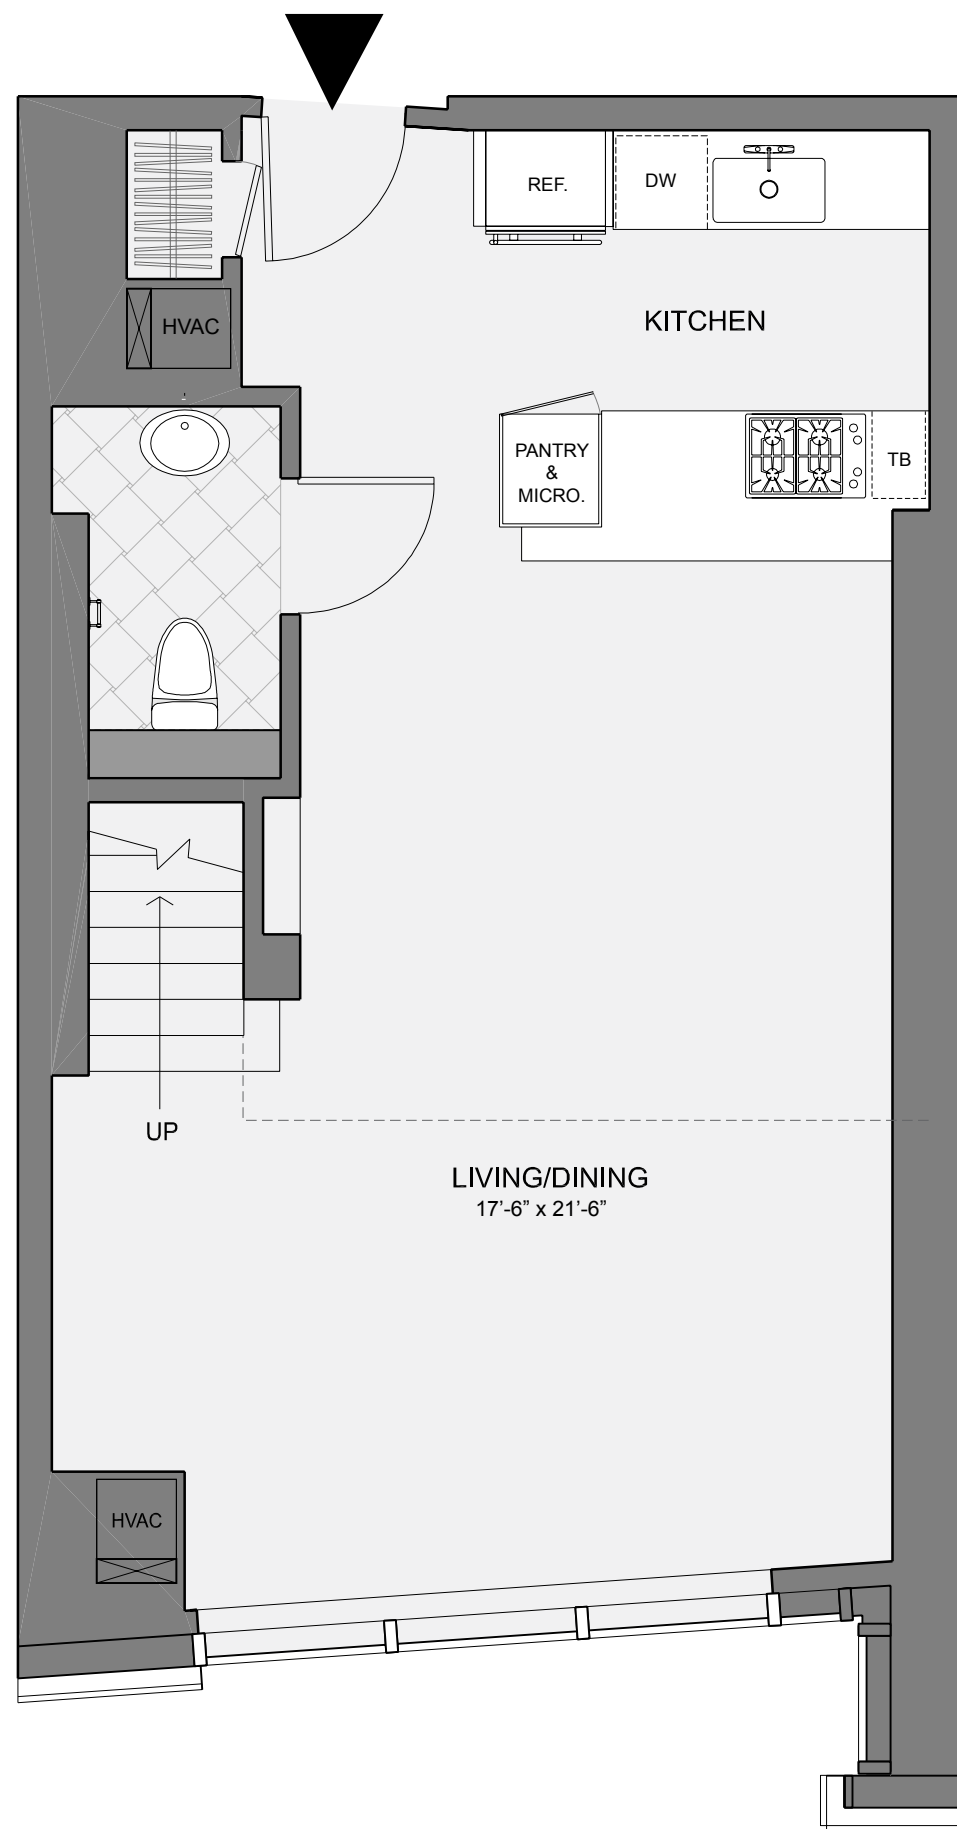

UNIT 909

LUXURY 2 BEDROOM, 2 1/2 BATH

1,459 sf

LOWER LEVEL

UPPER LEVEL