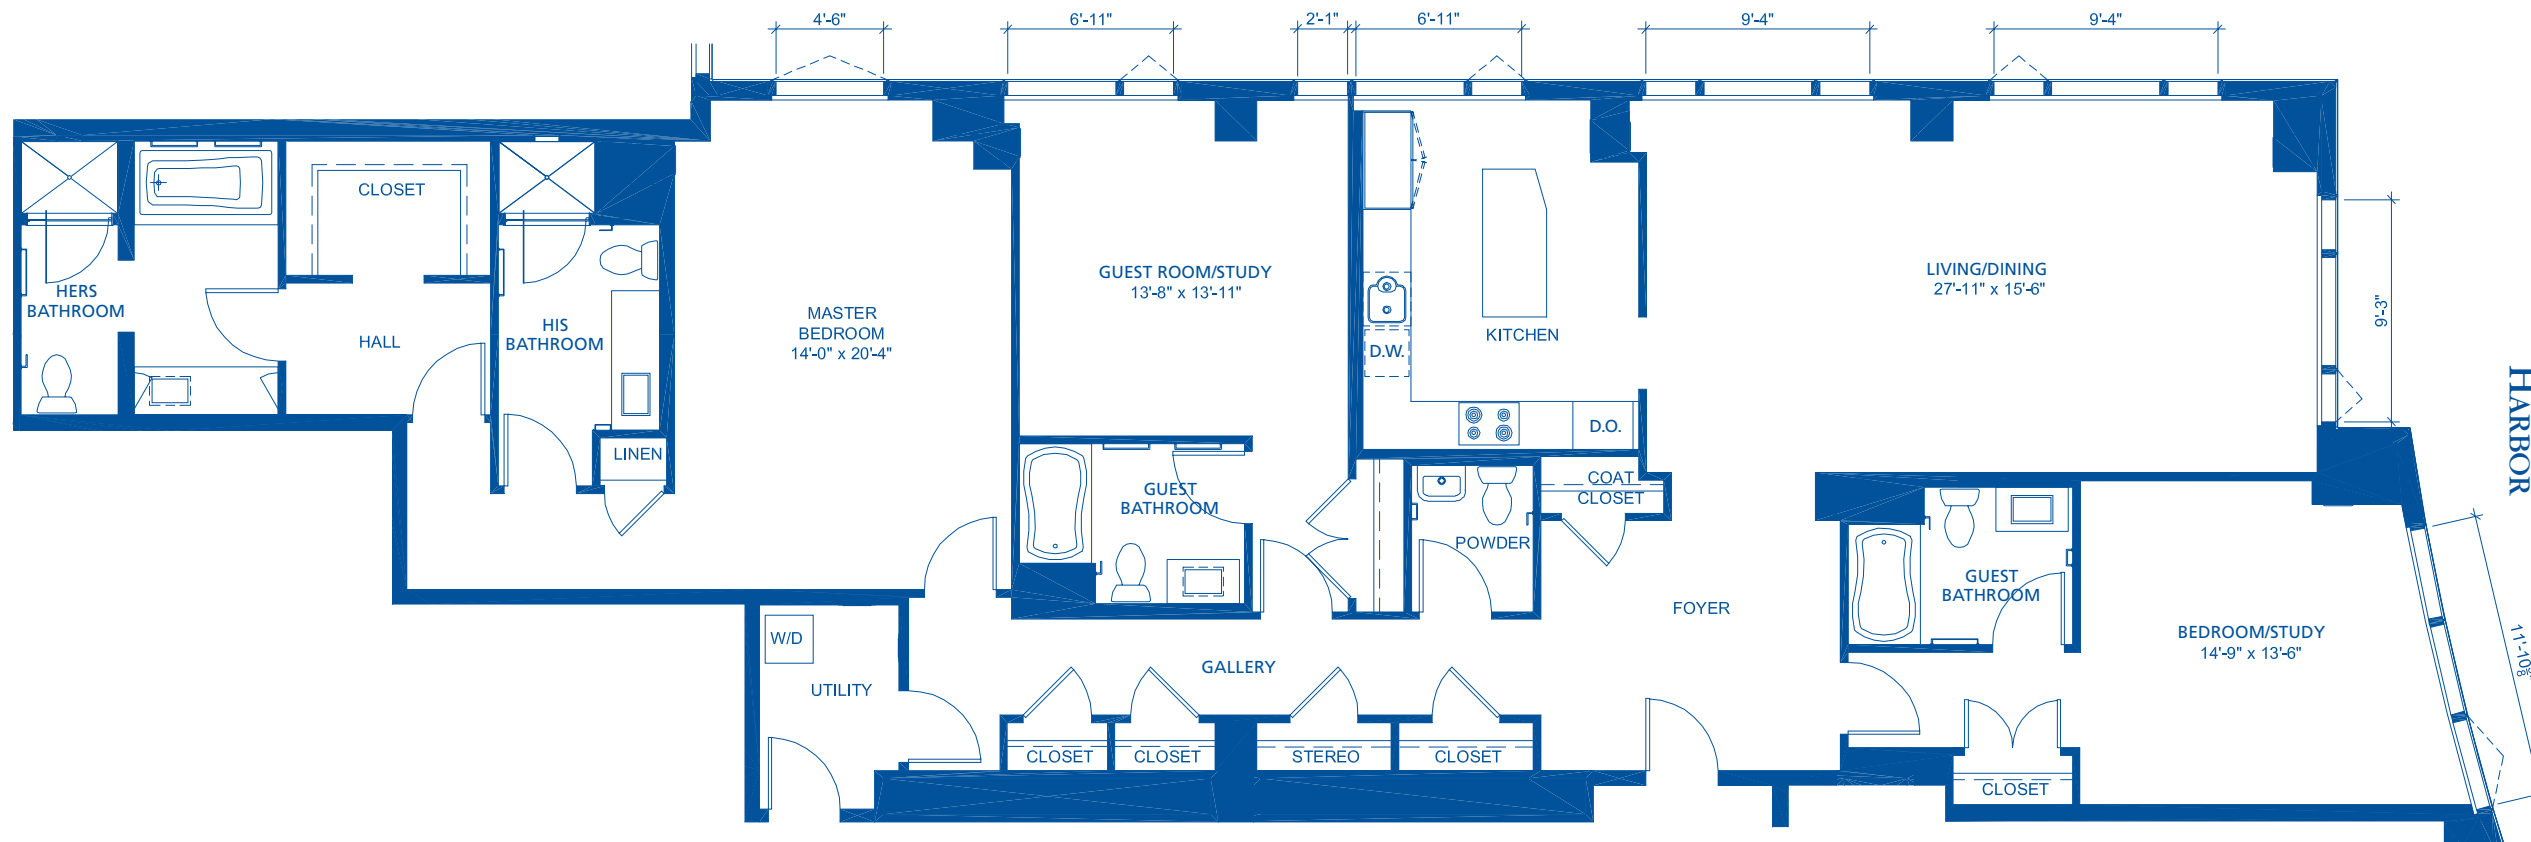

AIRPORT

Residences at The
INTERCONTINENTAL.

500 ATLANTIC AVE.
BOSTON, MA 02110

RESIDENCE 16N
APPROXIMATE S.F. 2,519

HARBOR

1/8" = 1'.0"

CONGRESS STREET

ATLANTIC AVENUE

HARBOR

These floor plans are preliminary. All layouts are subject to change and all measurements are approximate and subject to normal construction variances and tolerances.