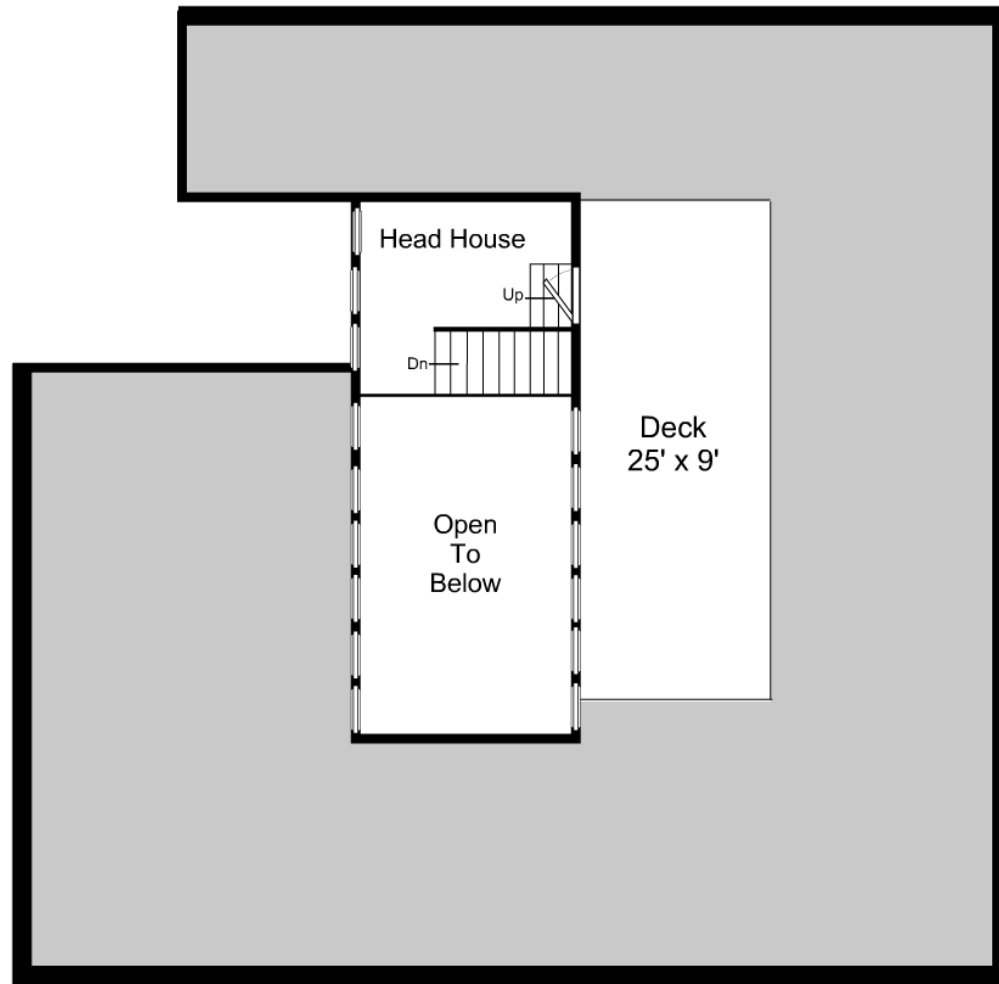

## 9 West Broadway Unit 606 / Floor Plan

Listing no. 20100217M2

Artistic rendering for visual purposes only. Dimensions are estimates and are not guaranteed.

Not to scale

└─ = 12"

## 9 West Broadway Unit 606 / Roof Deck Level

Listing no. 20100217M2