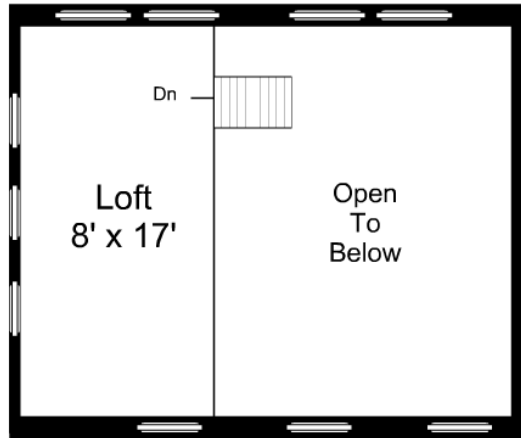

Artistic rendering for visual purposes only. Dimensions are estimates and are not guaranteed.

## 9 West Broadway Unit 609 / Floor Plan

Listing no. 20100217M1

Artistic rendering for visual purposes only. Dimensions are estimates and are not guaranteed.

1/8" = 1'-0"  
└ = 12"