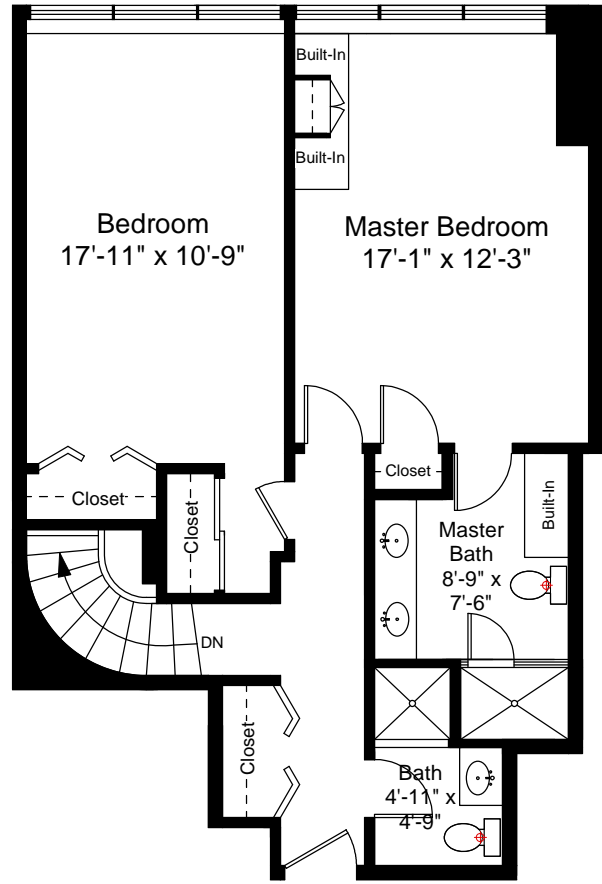

First Floor Plan
Ceiling Height = 8'-0"

Second Floor Plan
Ceiling Height = 8'-0"

180 Beacon Street, Unit 3F
Boston, MA 02116

Scale 1/8" = 1'-0"

1

Completed: January, 2012

Note: Dimensions are not guaranteed and are provided for informational purposes only.

NEW ENGLAND
FLOOR PLANS
& PHOTOGRAPHY
(800) 328-0217