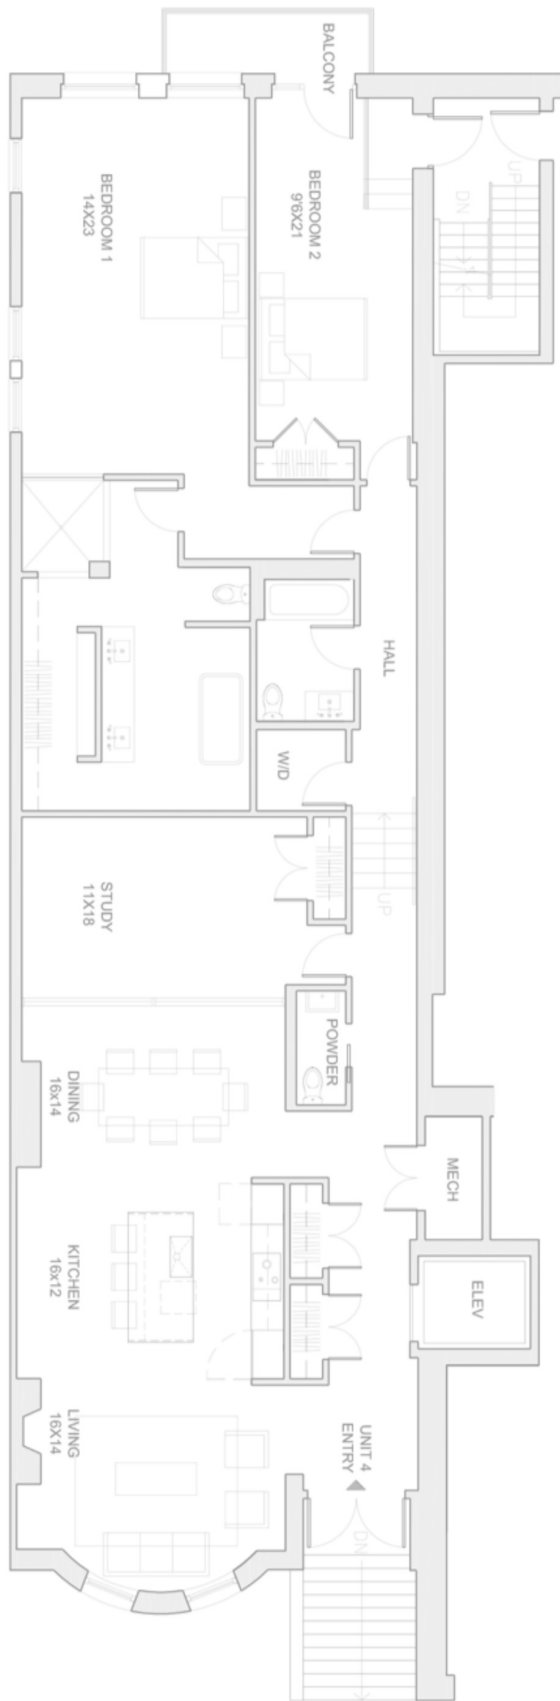

THE ROYAL

Unit 4

Approximately 2,325sf
 2.5 bedrooms
 2.5 bathrooms
 Private Deck
 Direct Access Elevator

The Royal

407-409 Shawmut Avenue
 Boston Massachusetts 02118

12'-0" CEILINGS TYPICAL, 10'6" AT HALL AND BATHS

SHAWMUT AVENUE